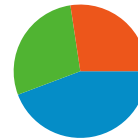

- **Search Engines**
  12,069.00 (44.28%)
- **Direct Traffic**
  7,725.00 (28.34%)
- **Referring Sites**
  7,461.00 (27.37%)
- **Other**
  4 (0.01%)

Top Traffic Sources

Sources	Visits	% visits	Keywords	Visits	% visits
google (organic)	11,460	42.04%	electronic journal of	4,062	33.66%
(direct) ((none))	7,725	28.34%	journal of biotechnology	1,340	11.10%
europay.in (referral)	2,809	10.30%	biotechnology	631	5.23%
doaj.org (referral)	307	1.13%	biotechnology journal	572	4.74%
yahoo (organic)	261	0.96%	biotechnology journals	564	4.67%