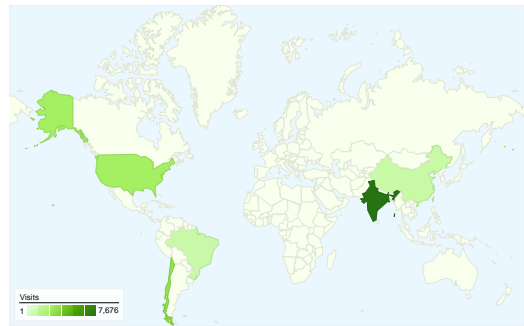

Map Overlay