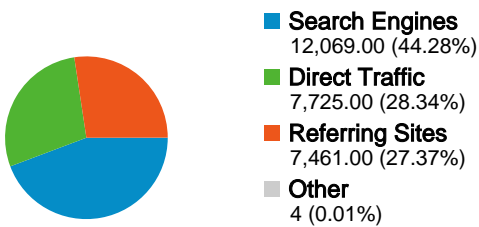

Traffic Sources Overview

Content Overview

Pages	Pageviews	% Pageviews
/index.html	42,499	99.40%
/whalecomwww.ejbiotechnolog	66	0.15%
/search?q=cache:CYfZSI95IEo	13	0.03%
/translate_c?hl=id&sl=en&tl=id&	10	0.02%
/whalecomwww.ejbiotechnolog	9	0.02%