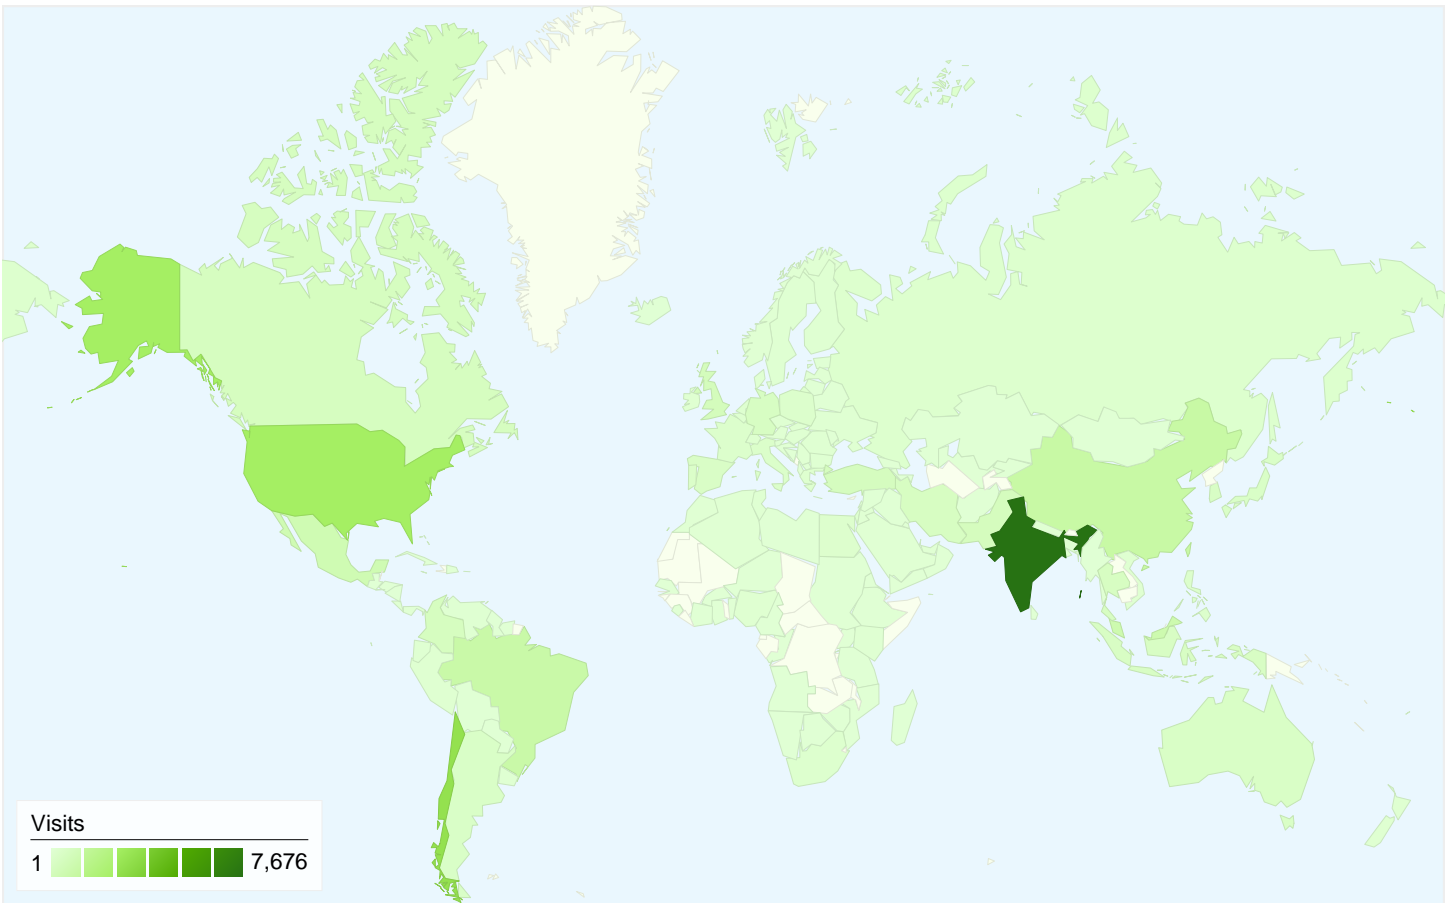

All traffic sources sent a total of 27,259 visits

- **Search Engines**
12,069.00 (44.28%)
- **Direct Traffic**
7,725.00 (28.34%)
- **Referring Sites**
7,461.00 (27.37%)
- **Other**
4 (0.01%)

Top Traffic Sources

Goal Conversion Rate

Goal Conversion Rate
 0.00%

Total Goal Value

Total Goal Value
 \$0.00

27,259 visits came from 145 countries/territories

Site Usage

Country/Territory	Visits	Pages/Visit	Avg. Time on Site	% New Visits	Bounce Rate
India	7,676	1.41	00:01:25	82.35%	75.26%
Chile	3,098	1.48	00:00:50	17.88%	70.50%
United States	2,561	1.60	00:01:20	84.46%	63.92%
China	1,081	1.59	00:02:04	61.98%	69.01%
Brazil	1,009	1.84	00:02:13	51.04%	57.98%
Malaysia	840	1.63	00:02:08	68.93%	65.71%
Mexico	750	1.77	00:02:22	74.13%	61.60%
United Kingdom	548	1.71	00:01:47	81.93%	60.40%
Pakistan	506	1.71	00:02:52	73.12%	60.28%