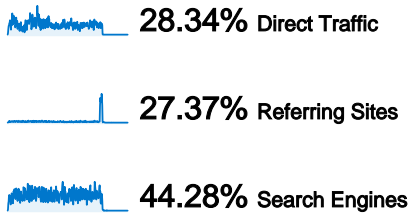

Site Usage

27,259 Visits

68.07% Bounce Rate

42,757 Pageviews

00:01:38 Avg. Time on Site

1.57 Pages/Visit

69.42% % New Visits

Visitors Overview

Goals Overview

19,333 people visited this site

27,259 Visits

19,333 Absolute Unique Visitors

42,757 Pageviews

1.57 Average Pageviews

00:01:38 Time on Site

68.07% Bounce Rate

69.42% New Visits

Technical Profile

Browser	Visits	% visits	Connection Speed	Visits	% visits
Internet Explorer	16,885	61.94%	Unknown	14,061	51.58%
Firefox	7,919	29.05%	DSL	5,550	20.36%
Chrome	1,140	4.18%	T1	5,292	19.41%
Opera	600	2.20%	Cable	1,723	6.32%
Safari	488	1.79%	Dialup	596	2.19%

All traffic sources sent a total of 27,259 visits

- **Search Engines**
12,069.00 (44.28%)
- **Direct Traffic**
7,725.00 (28.34%)
- **Referring Sites**
7,461.00 (27.37%)
- **Other**
4 (0.01%)

Top Traffic Sources